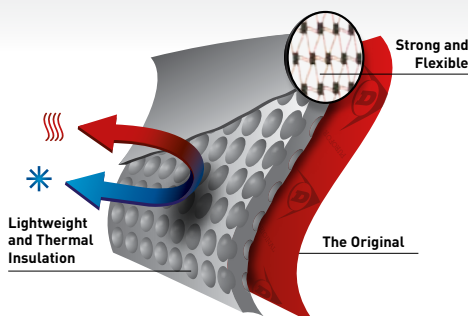

WWW.DUNLOPBOOTS.COM

ARTICLE LJ2HR42

PUROFORT®
THE ORIGINAL