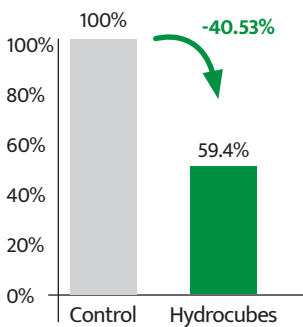

Hydrocubes™ formula contains 90% H2O and 10% of nutrients & additives (corn +trace-elements +vitamins +anti-oxidants ...) guaranteeing chicks optimal hydration combined with essential nutrition.

Salmonella free
guaranteed
GMP + Certified

Performance
optimisation

Animal
welfare

Easy to use and
very palatable

Performances optimisation tested and approved!

A trial was carried out on broiler breeder chicks where chicks were stored for 24hrs at the hatchery. In the shipping boxes, control batch received nothing and test batch received Hydrocubes™. At D7, we notice performances optimization of the test batch (Hydrocubes™) compared to the control batch.

CULL AT D7

MORTALITY AT D7

BATCH UNIFORMITY AT D7

Instructions for use

Administer at the rate of 0.5 - 1g per chick. Place Hydrocubes in transport box / chick crate.

Appearance and Packaging

Green gelified cubes of 25g, conditioned in buckets of 10 Kg (400 cubes).