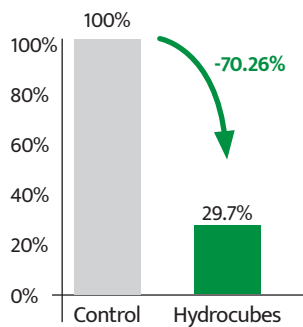

Performance
optimisation

Animal
welfare

Easy to use and
very palatable

Performances optimisation tested and approved!

A trial was carried out on broiler breeder chicks where chicks were stored for 24hrs at the hatchery. In the shipping boxes, control batch received nothing and test batch received Hydrocubes™. At D7, we notice performances optimization of the test batch (Hydrocubes™) compared to the control batch.

CULL AT D7

MORTALITY AT D7

BATCH UNIFORMITY AT D7

Instructions for use

Administer at the rate of 0.5 - 1g per chick. Place Hydrocubes in transport box / chick crate.

Appearance and Packaging

Green gelified cubes of 25g, conditioned in buckets of 10 Kg (400 cubes).