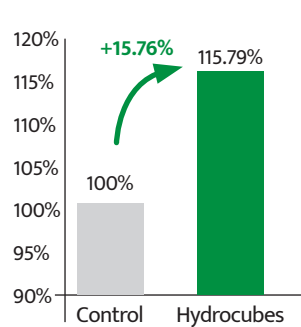

Performance
optimisation

Animal
welfare

Easy to use and
very palatable

Performances optimisation tested and approved!

A trial was carried out on broiler breeder chicks where chicks were stored for 24hrs at the hatchery. In the shipping boxes, control batch received nothing and test batch received Hydrocubes™. At D7, we notice performances optimization of the test batch (Hydrocubes™) compared to the control batch.

CULL AT D7

MORTALITY AT D7

BATCH UNIFORMITY AT D7

Instructions for use

Administer at the rate of 0.5 - 1g per chick. Place Hydrocubes in transport box / chick crate.

Appearance and Packaging

Green gelified cubes of 25g, conditioned in buckets of 10 Kg (400 cubes).