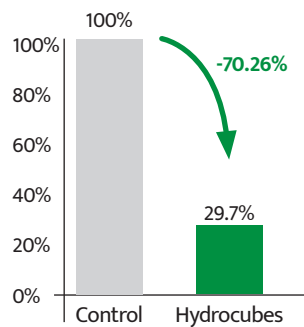

Performance
optimisation

Animal
well-fare

Easy to use and
very palatable

Performances optimisation tested and approved!

A trial was carried out on broiler breeder chicks where chicks were stored for 24hrs at the hatchery. In the shipping boxes, control batch received nothing and test batch received Hydrocubes. At D7, we notice performances optimization of the test batch (Hydrocubes) compared to the control batch.

CULL AT D7

MORTALITY AT D7

BATCH UNIFORMITY AT D7

Instructions for use

Administer at the rate of 0.5 - 1g per chick. Place Hydrocubes in transport box / chick crate.

Appearance and Packaging

Green gelified cubes of 25g, conditioned in buckets of 10 Kg (400 cubes).

Shelf life

Store for 6 months at room temperature, away from direct light, in a clean and dry place.

Comparison base: Control's performance value = 100%.