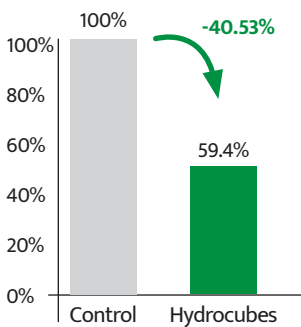

Performance
optimisation

Animal
well-fare

Easy to use and
very palatable

Performances optimisation tested and approved!

A trial was carried out on broiler breeder chicks where chicks were stored for 24hrs at the hatchery. In the shipping boxes, control batch received nothing and test batch received Hydrocubes. At D7, we notice performances optimization of the test batch (Hydrocubes) compared to the control batch.

CULL AT D7

MORTALITY AT D7

BATCH UNIFORMITY AT D7

Instructions for use

Administer at the rate of 0.5 - 1g per chick. Place Hydrocubes in transport box / chick crate.

Appearance and Packaging

Green gelified cubes of 25g, conditioned in buckets of 10 Kg (400 cubes).