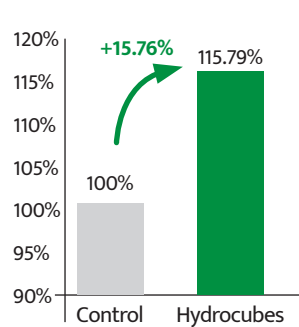

Performance
optimisation

Animal
well-fare

Easy to use and
very palatable

Performances optimisation tested and approved!

A trial was carried out on broiler breeder chicks where chicks were stored for 24hrs at the hatchery. In the shipping boxes, control batch received nothing and test batch received Hydrocubes. At D7, we notice performances optimization of the test batch (Hydrocubes) compared to the control batch.

CULL AT D7

MORTALITY AT D7

BATCH UNIFORMITY AT D7

Instructions for use

Administer at the rate of 0.5 - 1g per chick. Place Hydrocubes in transport box / chick crate.

Appearance and Packaging

Green gelified cubes of 25g, conditioned in buckets of 10 Kg (400 cubes).